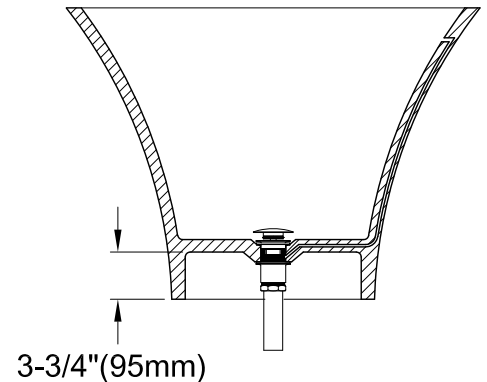

VRTSQ683222

68" Solid Surface White Stone Bathtub With Drain

Section A-A

Section B-B