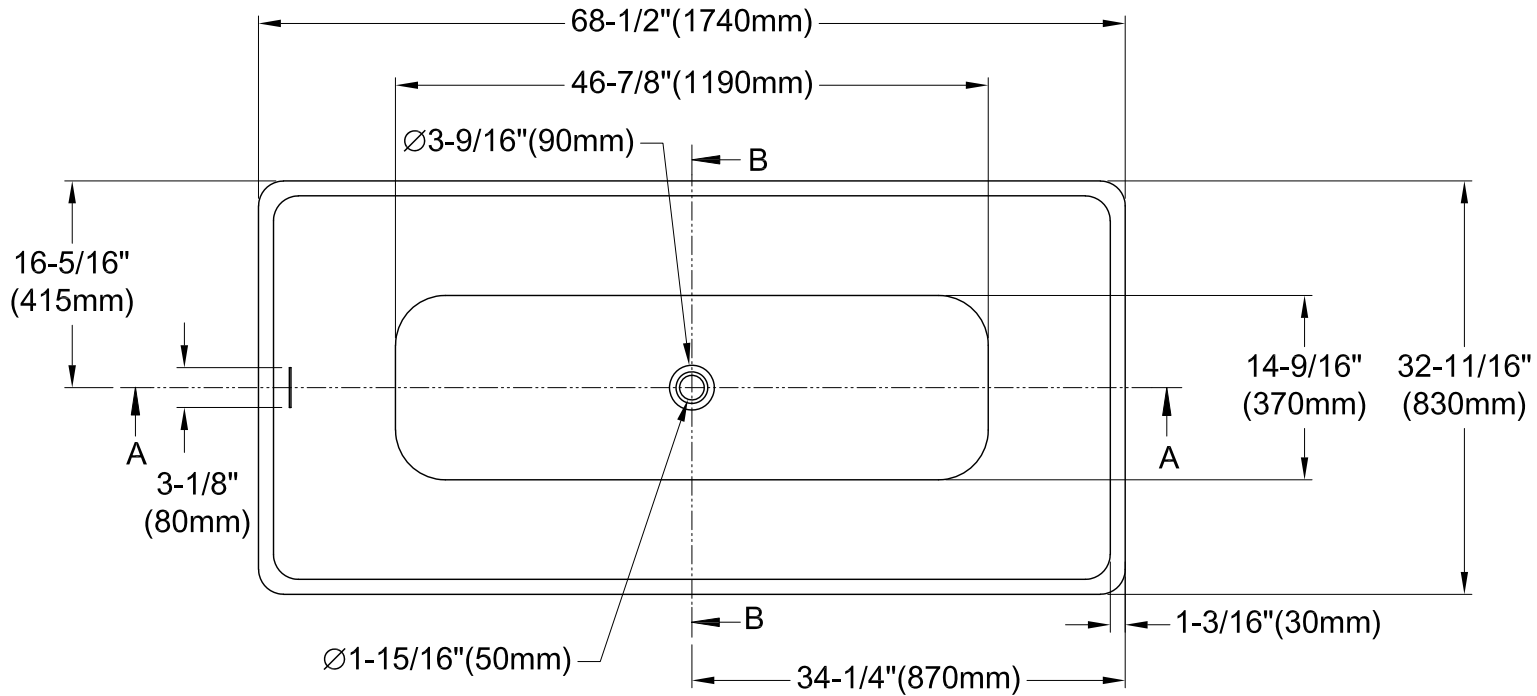

VRTSQ683222

68" Solid Surface White Stone Bathtub With Drain

Section A-A

Section B-B