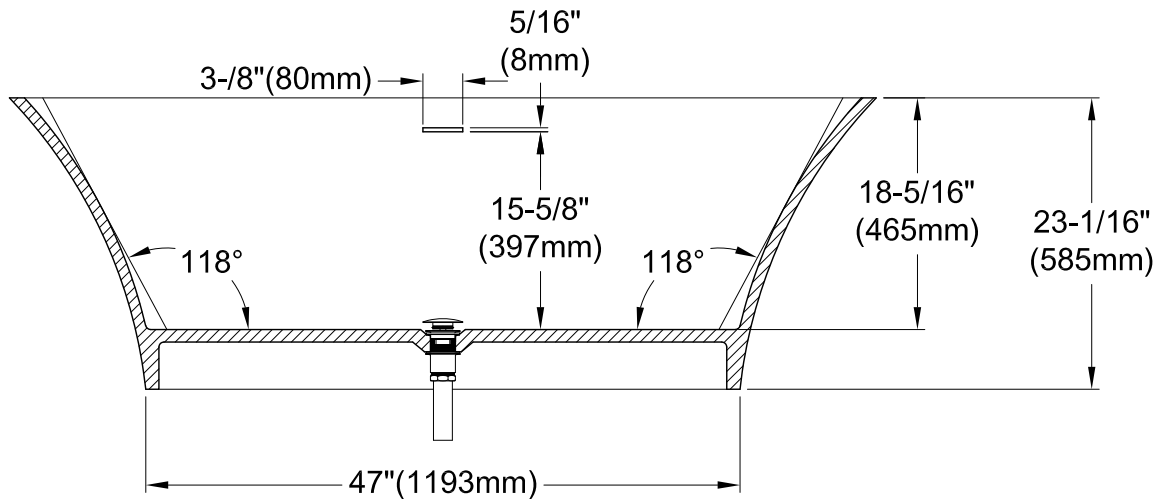

VRTSQ683222

68" Solid Surface White Stone Bathtub With Drain

Section A-A

Section B-B